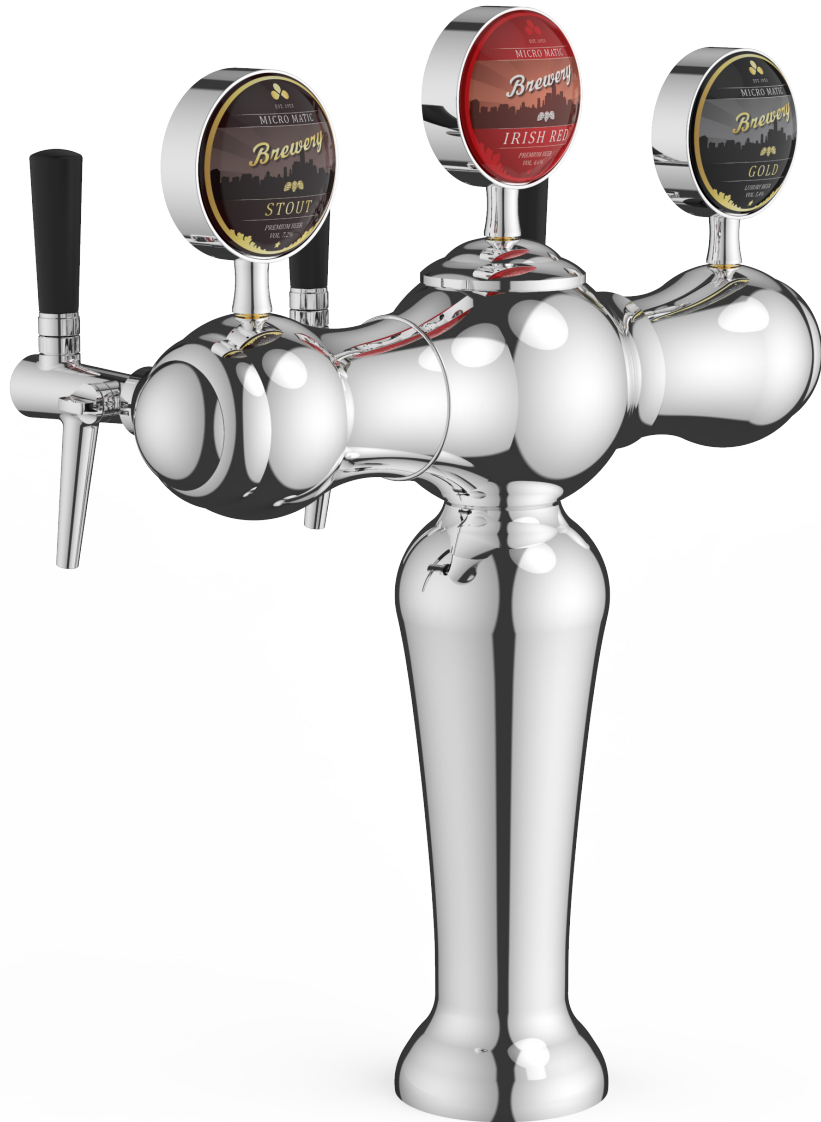

MICRO MATIC

KATRINE

KATRINE FONT AT A GLANCE

A classic look for everything from Irish pubs to cosy neighbourhood bars.

Choose a mahogany pillar for a real down-home look and add illuminated medallions to boost brand recognition.

SPECIFICATIONS:

- Material:** Brass
- Shank thread:** 1/2" or 5/8" BSP
- Mounting:** 1 1/2" BSP through bar tube
- Body options:** T and TT-model

BRANDING OPTIONS:

SURFACE OPTIONS:

Chrome

PVD Gold

PVD Copper