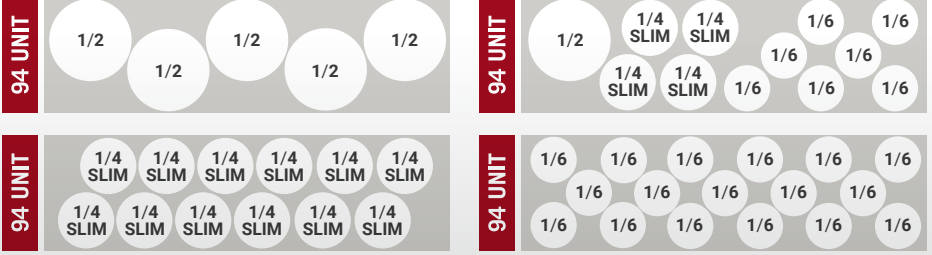

PRO-LINE REFRIGERATION

KEG CAPACITIES

MDD17 SERIES
17-1/2"W x 30-1/4"D
1 – 2 Faucets

MDD23 SERIES
25"W x 30-1/4"D
1 – 4 Faucets

MDD58 SERIES
59-1/2"W x 29"D
3 – 8 Faucets

MDD68 SERIES
69-1/2"W x 29"D
3 – 12 Faucets

MDD78 SERIES
79-1/2"W x 29"D
4 – 14 Faucets

MDD94 SERIES
95-1/2"W x 29"D
5 – 16 Faucets

PROVIDE
**CHOICE
ON TAP!**

Number of faucets depends on what type of beverages you are pouring.