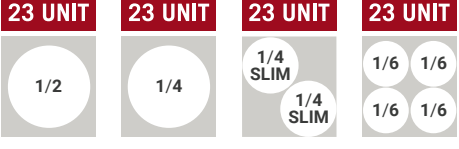

PRO-LINE REFRIGERATION

KEG CAPACITIES

MDD17 SERIES
17-1/2"W x 30-1/4"D
1 – 2 Faucets

MDD23 SERIES
25"W x 30-1/4"D
1 – 4 Faucets

MDD58 SERIES
59-1/2"W x 29"D
3 – 8 Faucets

MDD68 SERIES
69-1/2"W x 29"D
3 – 12 Faucets

MDD78 SERIES
79-1/2"W x 29"D
4 – 14 Faucets

MDD94 SERIES
95-1/2"W x 29"D
5 – 16 Faucets

PROVIDE
**CHOICE
ON TAP!**

Number of faucets depends on what type of beverages you are pouring.