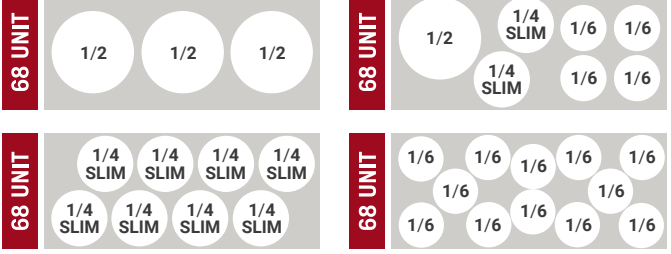

PRO-LINE REFRIGERATION

KEG CAPACITIES

MDD17 SERIES
17-1/2"W x 30-1/4"D
1 – 2 Faucets

MDD23 SERIES
25"W x 30-1/4"D
1 – 4 Faucets

MDD58 SERIES
59-1/2"W x 29"D
3 – 8 Faucets

MDD68 SERIES
69-1/2"W x 29"D
3 – 12 Faucets

MDD78 SERIES
79-1/2"W x 29"D
4 – 14 Faucets

MDD94 SERIES
95-1/2"W x 29"D
5 – 16 Faucets

PROVIDE
**CHOICE
ON TAP!**

Number of faucets depends on what type of beverages you are pouring.