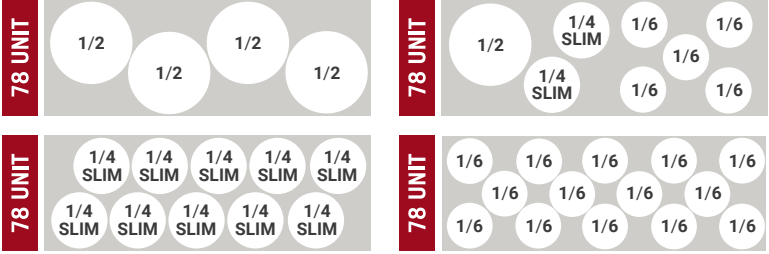

PRO-LINE REFRIGERATION

KEG CAPACITIES

MDD17 SERIES
17-1/2"W x 30-1/4"D
1 – 2 Faucets

MDD23 SERIES
25"W x 30-1/4"D
1 – 4 Faucets

MDD58 SERIES
59-1/2"W x 29"D
3 – 8 Faucets

MDD68 SERIES
69-1/2"W x 29"D
3 – 12 Faucets

MDD78 SERIES
79-1/2"W x 29"D
4 – 14 Faucets

MDD94 SERIES
95-1/2"W x 29"D
5 – 16 Faucets

PROVIDE
**CHOICE
ON TAP!**

Number of faucets depends on what type of beverages you are pouring.