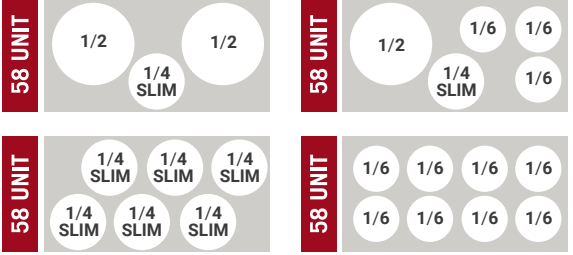

PRO-LINE REFRIGERATION

KEG CAPACITIES

MDD17 SERIES
17-1/2"W x 30-1/4"D
1 – 2 Faucets

MDD23 SERIES
25"W x 30-1/4"D
1 – 4 Faucets

MDD58 SERIES
59-1/2"W x 29"D
3 – 8 Faucets

MDD68 SERIES
69-1/2"W x 29"D
3 – 12 Faucets

MDD78 SERIES
79-1/2"W x 29"D
4 – 14 Faucets

MDD94 SERIES
95-1/2"W x 29"D
5 – 16 Faucets

PROVIDE
**CHOICE
ON TAP!**

Number of faucets depends on what type of beverages you are pouring.